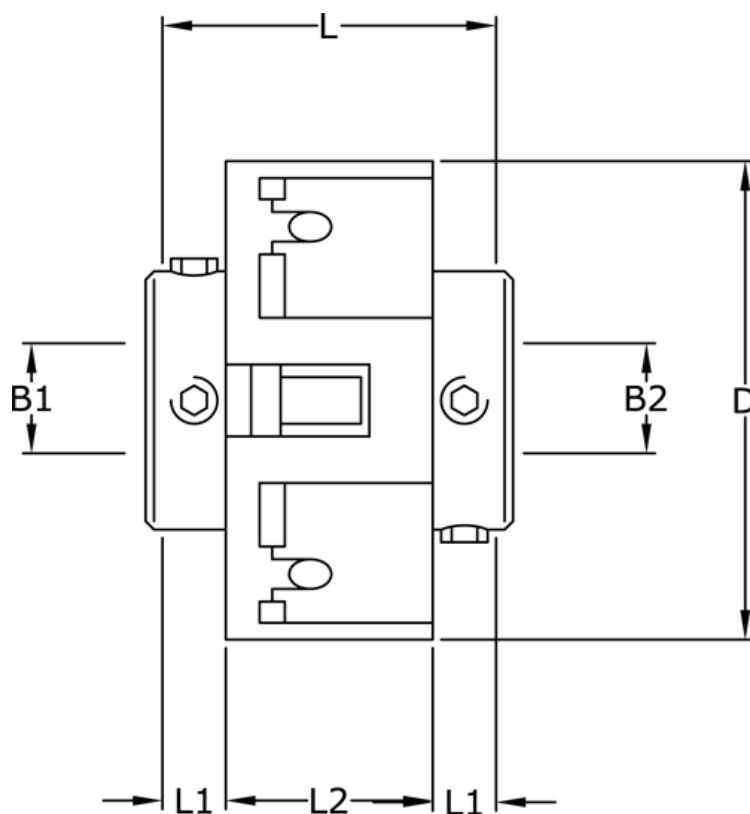

Article number: 3322201271820

Description: Uni-Lat Coupling size 201.27.18.20
set screw hub, bore 4/5 mm

Measures

B1	= 4
B2	= 5
D	= 27
L	= 19.1
L1	= 6.1
L2	= 6.9
Screw	= M3